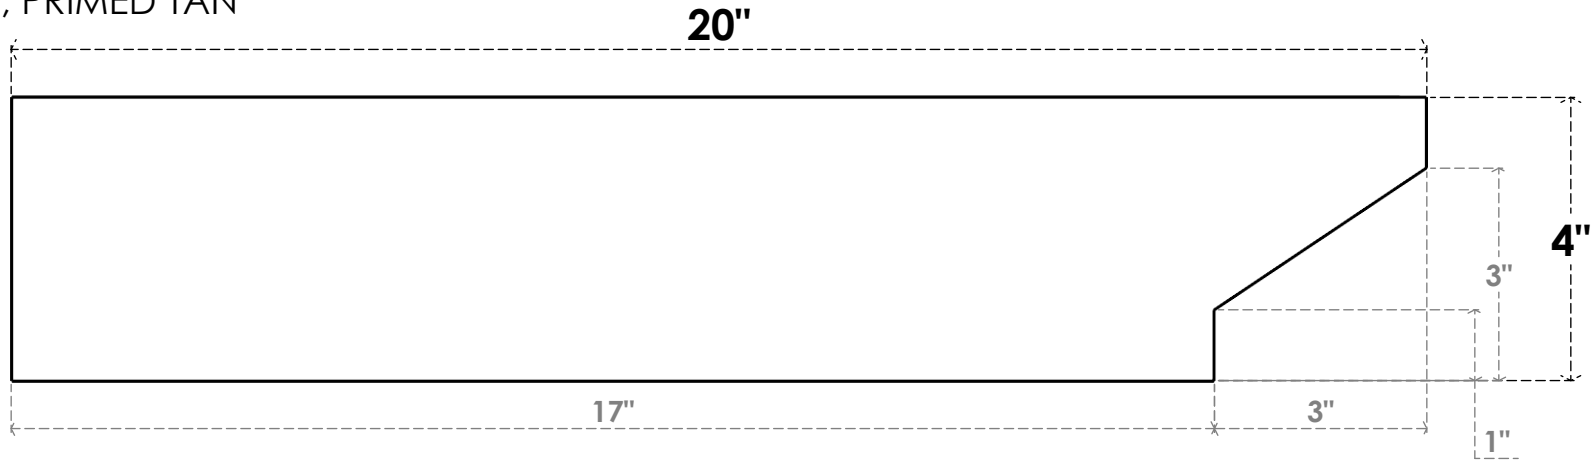

ITEM NUMBER: RFTURO040X04000X20000X004CLE00RCPR

4"W X 4"H X 20"L TIMBERTHANE ROUGH CEDAR CLEMMONS FAUX WOOD OPEN RAFTER TAIL, 4"L END, PRIMED TAN

SIDE PROFILE

FRONT PROFILE

ISOMETRIC

GENERATED DATE : 03/02/2023