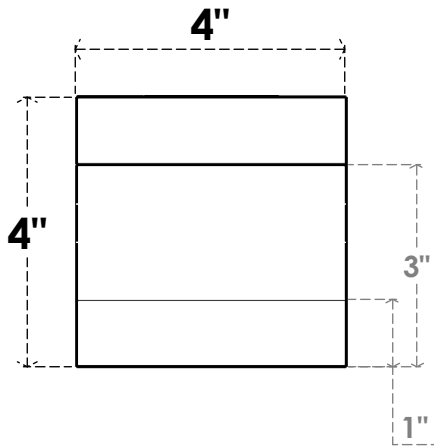

ITEM NUMBER: RFTURO040X04000X20000X004CLE00RCPR

4"W X 4"H X 20"L TIMBERTHANE ROUGH CEDAR CLEMMONS FAUX WOOD OPEN RAFTER TAIL, 4"L END, PRIMED TAN

SIDE PROFILE

FRONT PROFILE

ISOMETRIC

GENERATED DATE : 03/02/2023