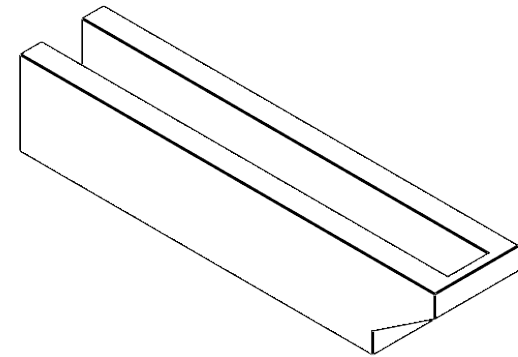

ITEM NUMBER: RFTURO040X04000X20000X004CLE00RCPR

4"W X 4"H X 20"L TIMBERTHANE ROUGH CEDAR CLEMMONS FAUX WOOD OPEN RAFTER TAIL, 4"L END, PRIMED TAN

SIDE PROFILE

FRONT PROFILE

ISOMETRIC

GENERATED DATE : 03/02/2023

EKENA MILLWORK
2300 WEST MAIN ST.
CLARKSVILLE, TX 75426
TOLL FREE: 866-607-0453
WWW.EKENAMILLWORK.COM

NOTES

1. INSTALLATION TO BE COMPLETED IN ACCORDANCE WITH MANUFACTURER'S SPECIFICATIONS.
2. DRAWING MAY NOT BE TO SCALE
3. THIS DRAWING IS INTENDED FOR DESIGN AND PLANNING PURPOSES ONLY.
4. ALL INFORMATION CONTAINED HEREIN WAS CURRENT AT THE TIME OF DEVELOPMENT BUT MUST BE REVIEWED AND APPROVED BY THE PRODUCT MANUFACTURER TO BE CONSIDERED ACCURATE.
5. TIMBERTHANE ARCHITECTURAL PRODUCTS ARE MADE FROM HIGH DENSITY URETHANE AND COME FACTORY PRIMED